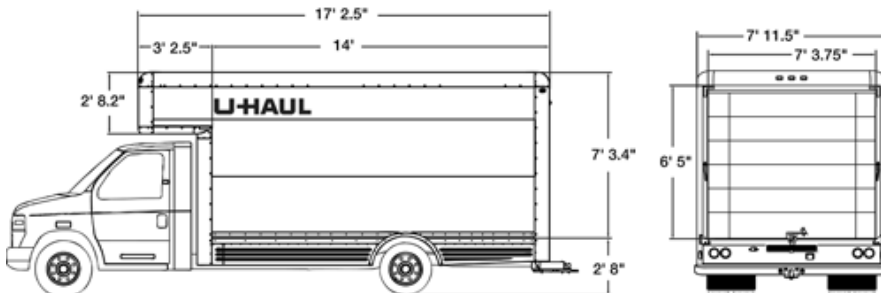

Examples of Prohibited Moving Trucks and Trailers

Move- O

Trucks measuring seventeen feet (17') or more in length are prohibited from entering campus for move-in.

26' Super Mover

24' Household Mover

17' Easy Loading Mover

6' x 12' Cargo Trailer

6' x 12' Utility Trailer

5' x 10' Cargo Trailer

5' x 9' Ramp Utility Trailer

5' x 8' Cargo Trailer

5' x 8' Utility Trailer

4' x 8' Cargo Trailer

4' x 7' Utility Trailer