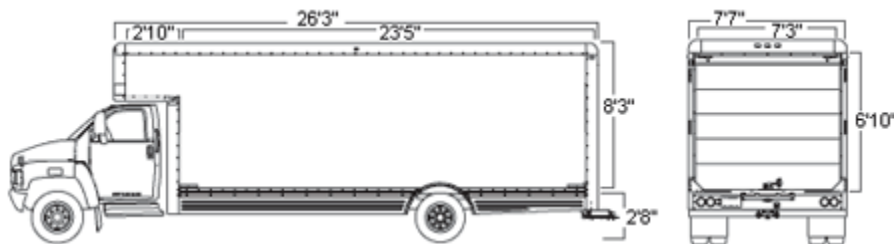

Examples of Prohibited Moving Trucks and Trailers

Move- O

Trucks measuring seventeen feet (17') or more in length are prohibited from entering campus for move-in.

26' Super Mover

24' Household Mover

17' Easy Loading Mover

6' x 12' Cargo Trailer

6' x 12' Utility Trailer

5' x 10' Cargo Trailer

5' x 9' Ramp Utility Trailer

5' x 8' Cargo Trailer

5' x 8' Utility Trailer

4' x 8' Cargo Trailer

4' x 7' Utility Trailer