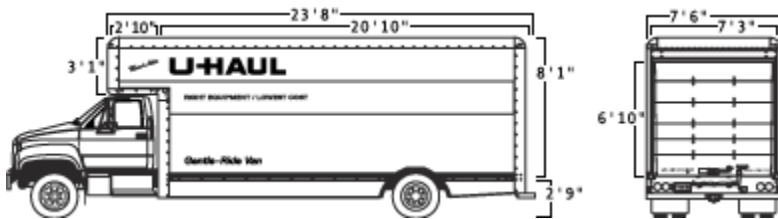

Examples of Prohibited Moving Trucks and Trailers

Move- O

Trucks measuring seventeen feet (17') or more in length are prohibited from entering campus for move-in.

26' Super Mover

24' Household Mover

17' Easy Loading Mover

6' x 12' Cargo Trailer

6' x 12' Utility Trailer

5' x 10' Cargo Trailer

5' x 9' Ramp Utility Trailer

5' x 8' Cargo Trailer

5' x 8' Utility Trailer

4' x 8' Cargo Trailer

4' x 7' Utility Trailer