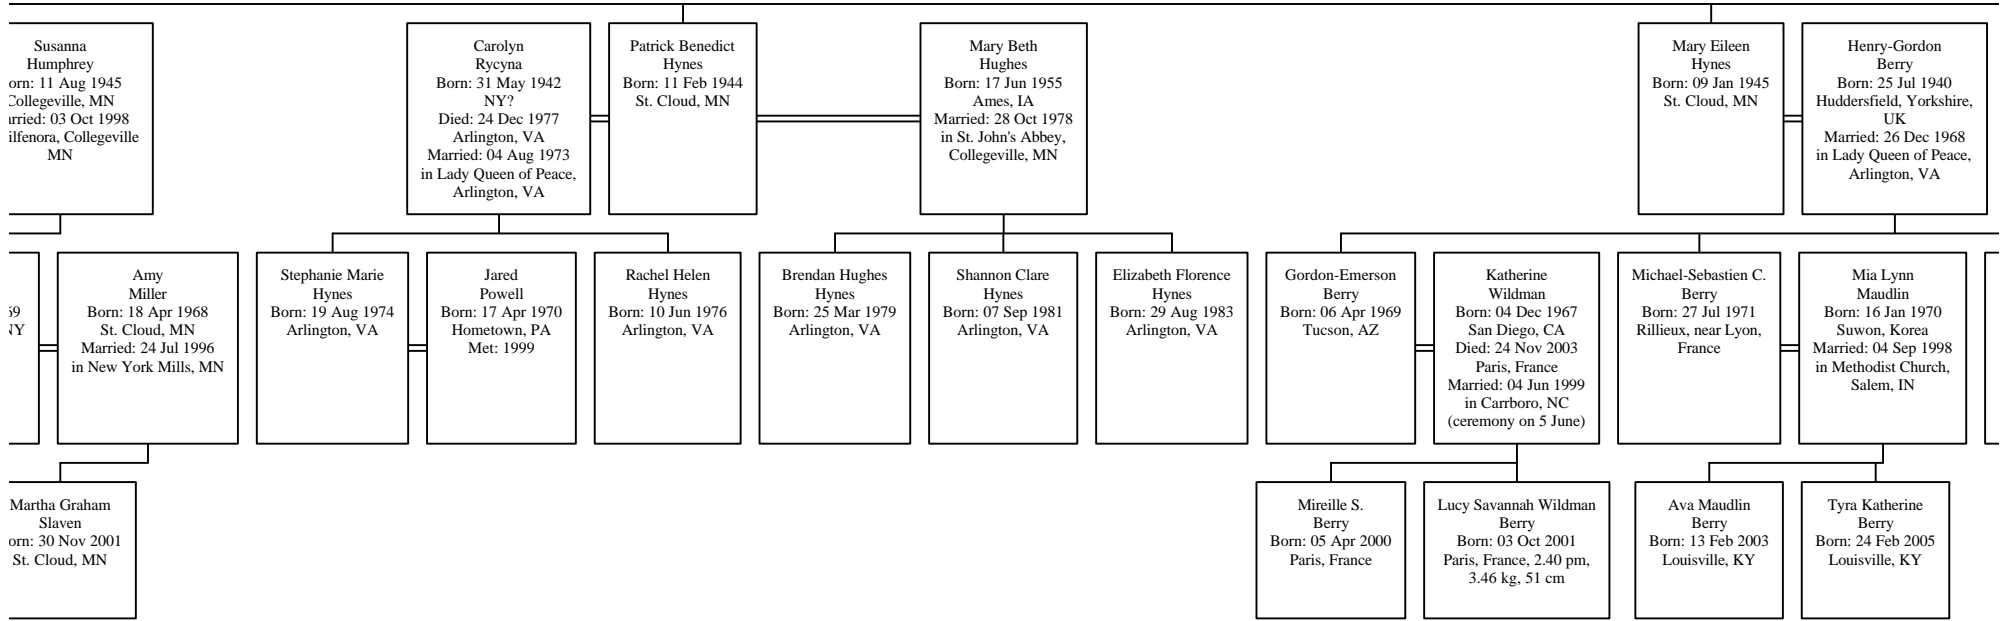

Grandchildren

Johanna Hynes
Born: 12 Dec 1969
Fort Huachuca, AZ

Robert Lynn Barnett
Born: 20 Dec 1958
Married: 22 Dec 2001
in St. John's, Collegeville, MN

Paul Anthony Hynes
Born: 24 Mar 1971
Fort Belvoir, Fairfax County, VA

Maria-Carmella Cadiz

Matthew Slaven
Born: 28 Oct 1969
New York City, NY

Great-Grandchildren

Isaac Emerson Barnett
Born: 03 Apr 2004
Louisville, KY

Martha Sla
Born: 30
St. Clo

Descendants of Arleen McCarty