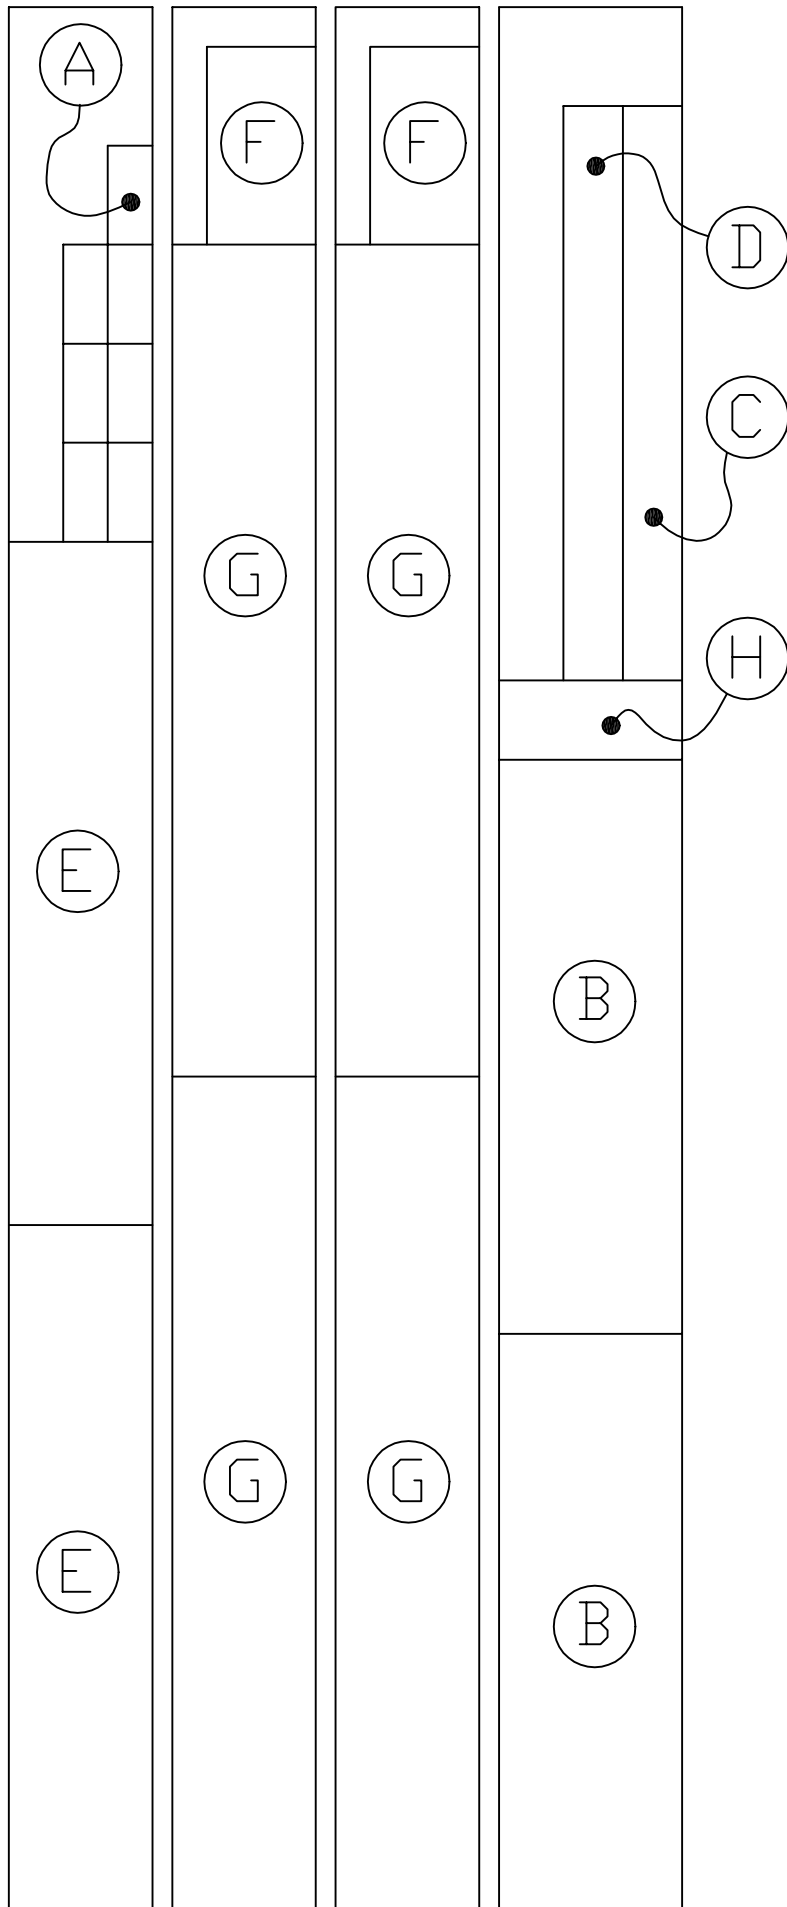

Wild Mike's Western Designs

CUTTING DIAGRAM

3pcs - 1"x 8"x 8'

1pc - 1"x 10"x 8'