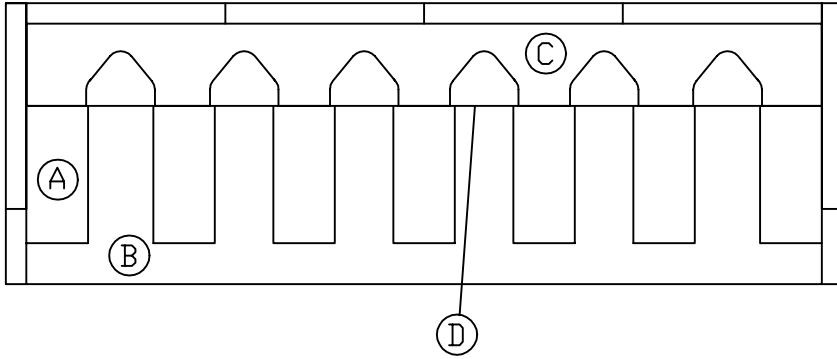

# Wild Mike's Western Designs

- Ⓐ 3/4 x 2 1/4 x 5 (7pcs)
- Ⓑ 3/4 x 9 1/4 x 29 (2pcs)
- Ⓒ 3/4 x 3 x 29 (1pc w/cutouts)
- Ⓓ 3/4 x 3 x 29 (1pc)
- Ⓔ 3/4 x 7 1/2 x 34 1/2 (2pcs)
- Ⓕ 3/4 x 5 1/2 x 10 (2pcs)
- Ⓖ 3/4 x 7 1/4 x 42 (4pcs)
- Ⓗ 3/4 x 4 x 9 1/4 (1pc)