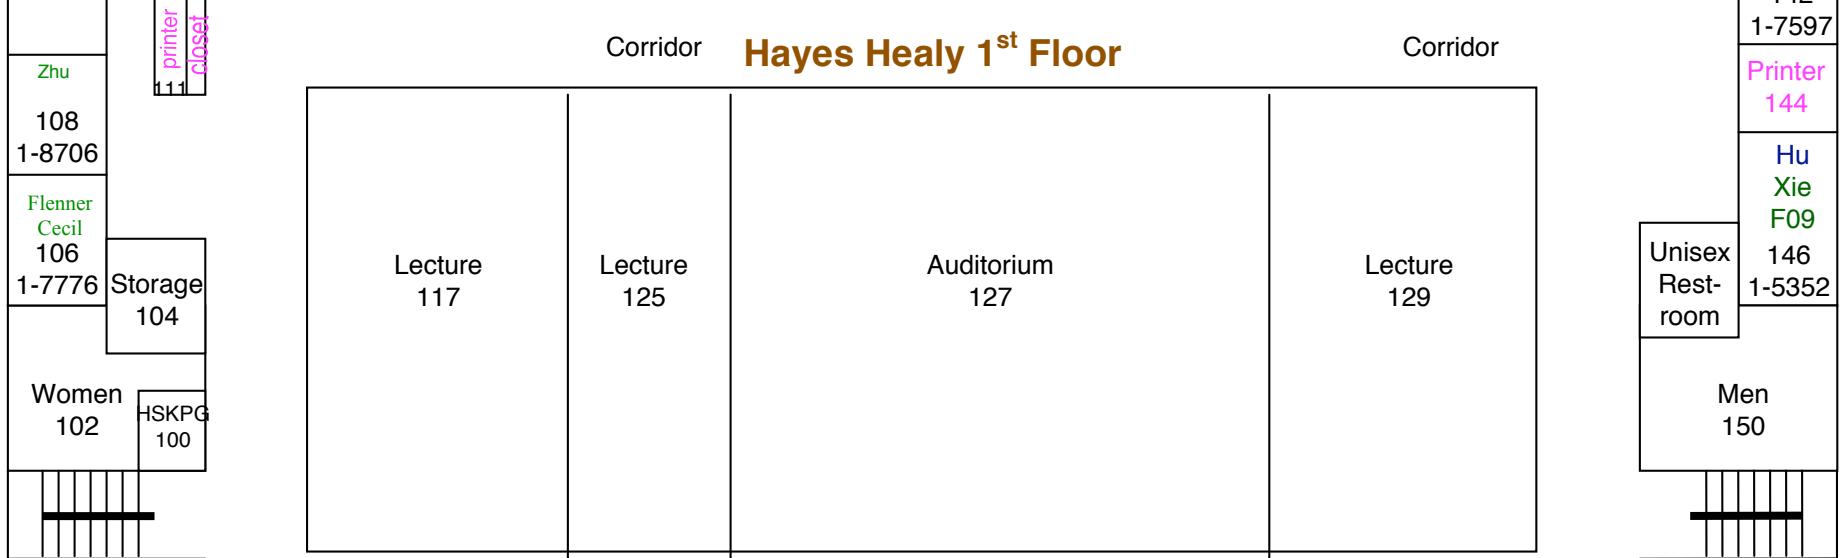

Vestibule

Courtyard

Courtyard

Vestibule

Conference Room 176
Assoc. Dean 174B Buechler 1-6375
Admin. Asst. 174A Goffeney 1-6375
Dwyer 170 1-6438

173 Runkle 1-4465	173B O'Hayer 1-2948
Assoc. Dean 171 Taylor 1-9994	
Connolly 169 1-6571	
Men 167	OIT 165

International Studies

Vestibule

Corridor

Memorial Hall

Corridor

Vestibule

*Faculty/Grad. Student Computer Cluster – B02 – 1-6833

Taylor 206 1-7468	Colarusso 208 1-8370	Xavier 214 1-6288	Hind LV SP10 Xie 216 1-6227	Misiolek 218 1-4179	Visitor (2) Weber Banchoff 220 1-4204	Evans 222 1-7165	Nicolaescu 224 1-3370	Xu LV 09/10 226 1-3423	Han 228 1-6834	International Studies 230	Wong 232 1-7586	Migliore 236 1-7345	Hahn 238 1-6459	Starchenko 240 1-5402	Zhang LV 09/10 242 1-6079	Shaw 244 1-6357	Faybusovich 246 1-5422
Hayes Healy 2nd Floor Updated: 07/29/09																	
Cholak 204 1-6507	Corridor																Galvin 248 1-4181
Visitors (2) 202 1-4862	Lecture 229																Lim 250 1-6658
Women 200	Lecture 231																Men 252
	Printer 241 1-4471																
	Visitor (5) Solomon, Fu, Stanton, Qiu 239 1-3260																
	Chen, Madsen, Kandel, Kroeger, Li, Liu, Ocasio, Shourd, Smith 237 1-3741																
	Ge Grady, Hilyard, Sunyeekhan 253B 1-5459																
	Axon, Flood, Graham, Porter 235 1-3221																
	Cole-NR, Davidon, Patnott, Yoon, Chen 253A 1-6277																