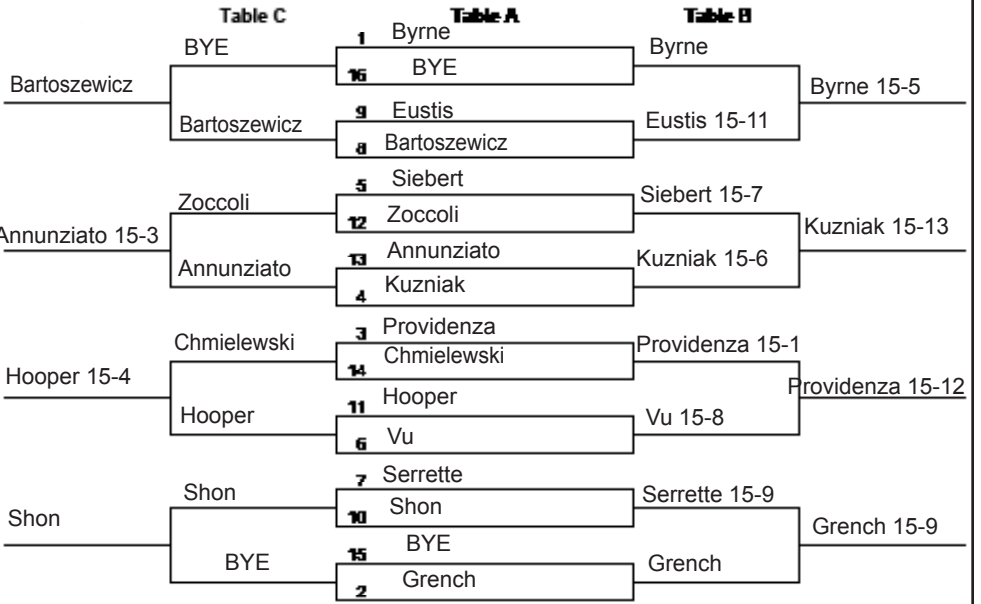

# WOMEN'S SABRE

(seed for DE after pools)

Annunziato (NW)  
 Bartoszewicz (WSU)  
 Byrne (OSU)  
 Chmielewski (WSU)  
 Eustis (NW)  
 Grench (OSU)  
 Hooper (DET)  
 Housing (ND)  
 Kuzniak (WSU)  
 Providenza (ND)  
 Serrette (ND)  
 Shon (NW)  
 Siebert (OSU)  
 Sims (DET)  
 Vu (NW)  
 Zoccoli (ND)

**Providenza**

**Byrne**

**Kuzniak**

**Grench**

**Vu**

place below in order of pre-DE seed

**Winners of B**

1.
2.
3.
4.

**Winners of D**

5.
6.
7.
8.

place below in order of pre-DE seed

**Losers of B**

1.
2.
3.
4.

**Winners of C**

5.
6.
7.
8.

**Table D**