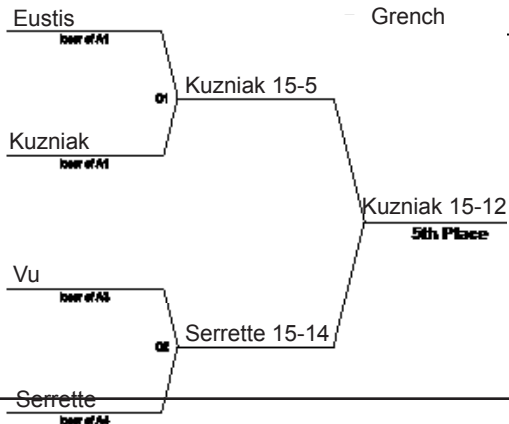

# WOMEN'S SABRE

(seed for DE after pools)

Annunziato (NW)  
 Bartoszewicz (WSU)  
 Byrne (OSU)  
 Chmielewski (WSU)  
 Eustis (NW)  
 Grench (OSU)  
 Hooper (DET)  
 Housing (ND)  
 Kuzniak (WSU)  
 Providenza (ND)  
 Serrette (ND)  
 Shon (NW)  
 Siebert (OSU)  
 Sims (DET)  
 Vu (NW)  
 Zoccoli (ND)

**Providenza**

**Byrne**

**Kuzniak**

**Grench**

**Vu**

place below in order of pre-DE seed

**Winners of B**

1.
2.
3.
4.

**Winners of D**

5.
6.
7.
8.

place below in order of pre-DE seed

**Losers of B**

1.
2.
3.
4.

**Winners of C**

5.
6.
7.
8.

**Table D**