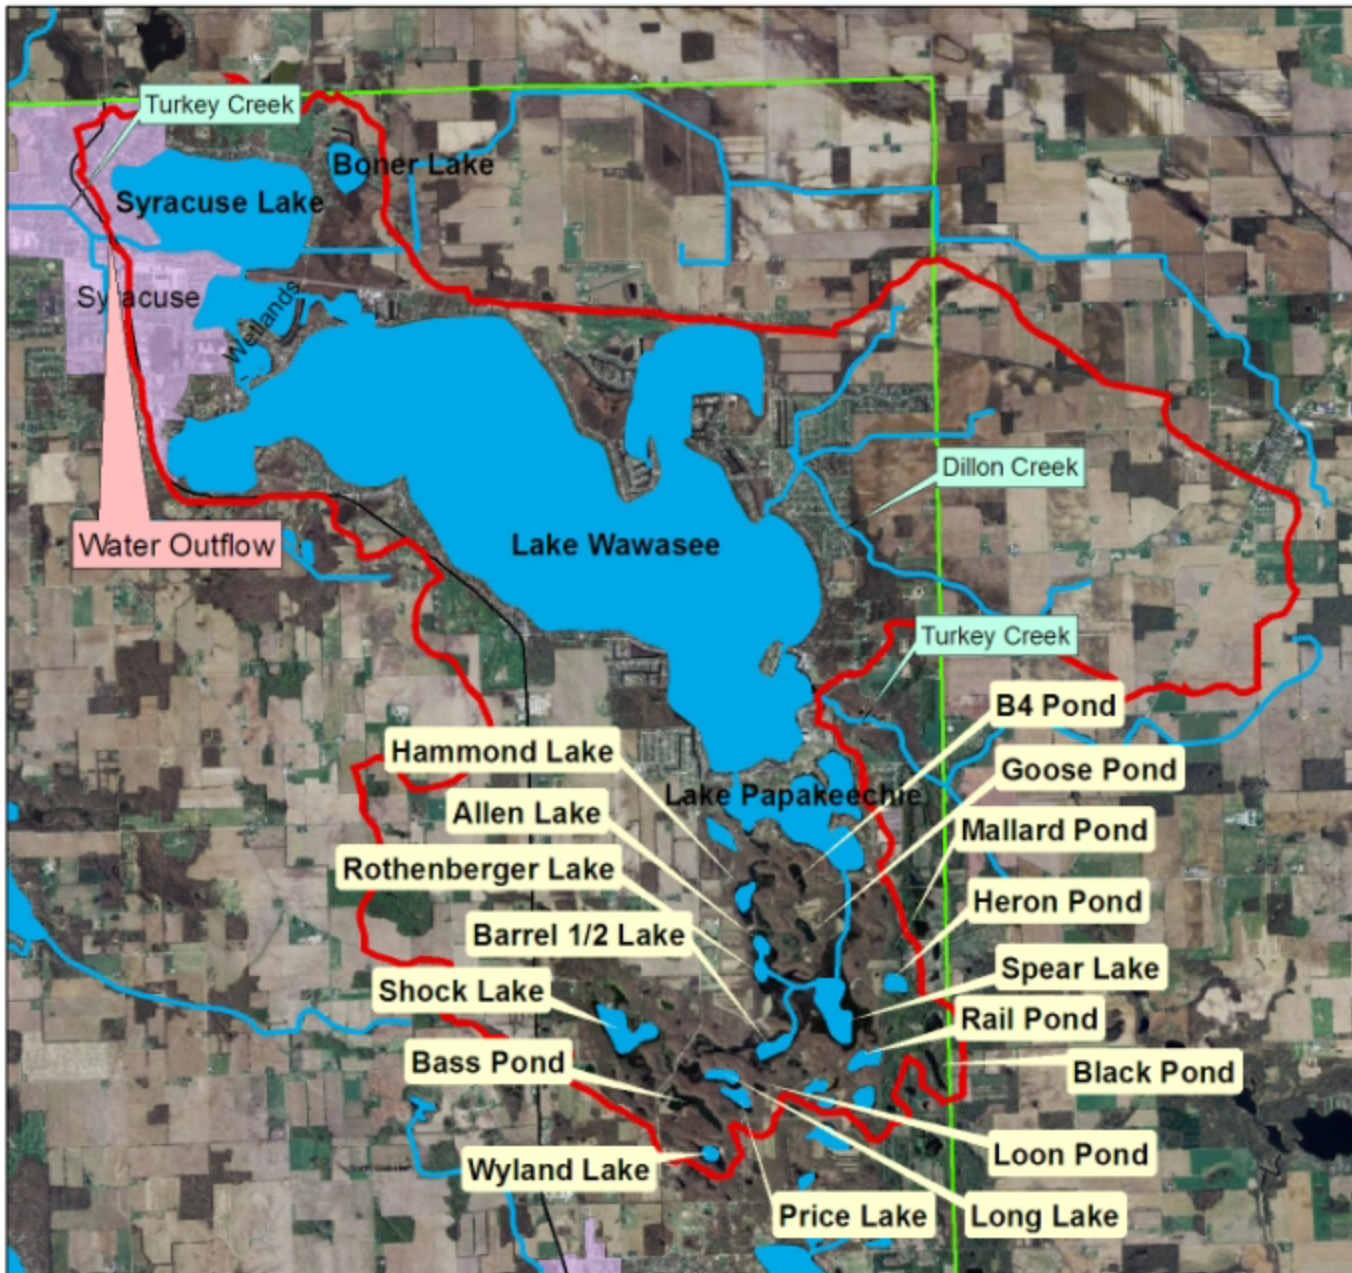

# Lake Wawasee - Turkey Creek Watershed

### Legend

- Lake\_Wawasee-Turkey\_Creek
- Kosciusko State Roads
- Kosciusko Waterbodies
- Kosciusko Streams
- KosciuskoCountyLine
- Kosciusko Cities & Towns (2000)

- Lakes in this watershed:
- Syracuse Lake
  - Boner Lake
  - Lake Wawasee
  - Hammond Lake
  - Allen Lake
  - Rothenberger Lake
  - Barrel 1/2 Lake
  - Shock Lake
  - Bass Pond
  - Wyland Lake
  - Price Lake
  - Long Lake
  - Rail Pond
  - Spear Lake
  - Heron Pond
  - Mallard Pond
  - Goose Pond
  - B4 Pond
  - Loon Pond
  - Black Pond
  - Lake Papakeechee

12-digit Hydrologic Unit Code: 040500011702